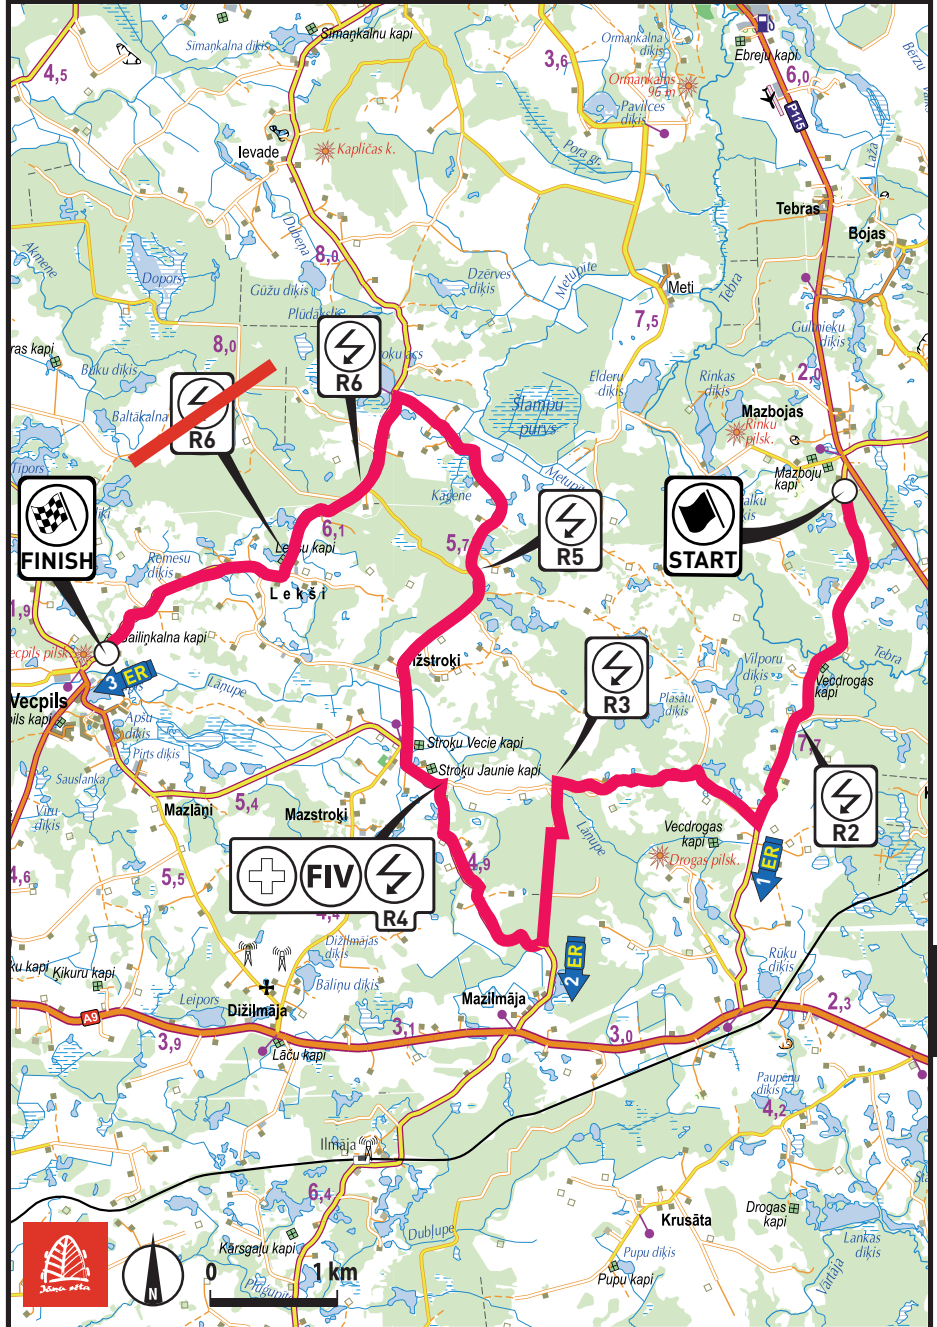

TC/LK 10/13	DISTANCE/DISTANCE:	LEG/APLIS:
TC/LK 10A/13A Regrouping & Technical zone IN/ Technical zone IN	57.29 km	2
SPECIAL STAGE/ĀTRUMPOSMS:	RECORD/REKORDS:	SECTION/SEKCIJA:
NESTE 1/ NESTE 2	10/13 24.63 km	4/5
	Revised Route	TIME ALLOWED/LAIKA NORMA:
		60 min

**10
13**