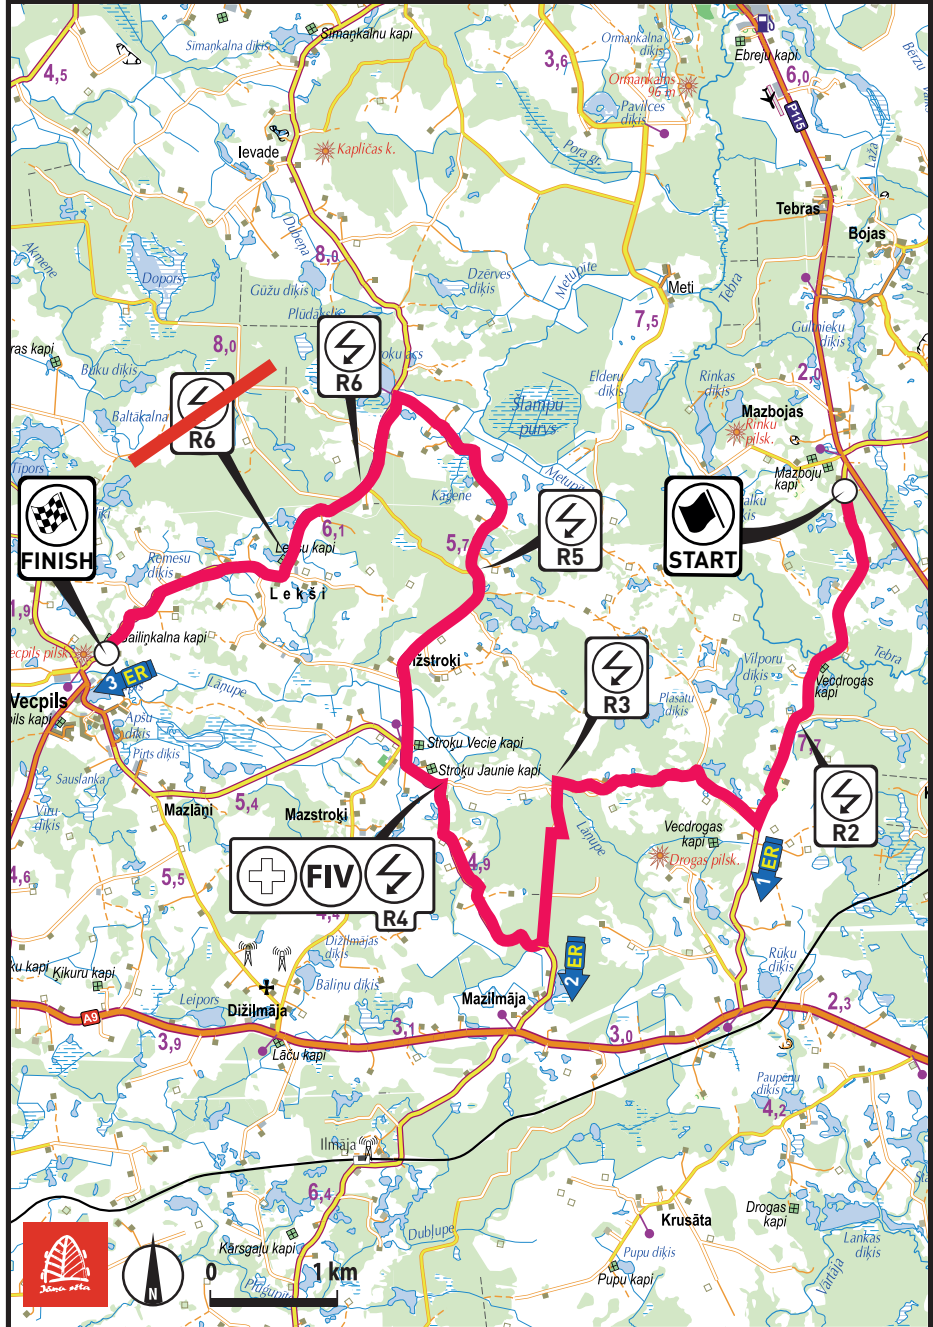

TC/LK 10/13	DISTANCE/DISTANCE:	LEG/APLIS:
TC/LK 10A/13A Regrouping & Technical zone IN/ Technical zone IN	57.29 km	2
SPECIAL STAGE/ ĀTRUMPOSMS:	RECORD/ REKORDS:	SECTION/ SEKCIJA:
NESTE 1/ NESTE 2	10/13 24.63 km	4/5
	Revised Route	TIME ALLOWED/ LAIKA NORMA:
		60 min

**10
13**